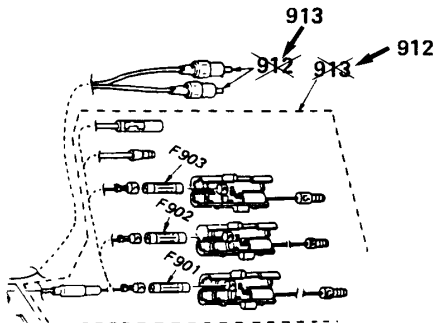

SONY

**Car Stereo
Service Bulletin**

Model: XK-8D

No. 127

Subject: Reference Numbers Are Reversed

Date: May 8, 1989

Symptom:
(**)

The reference numbers for the phono cord and the power cord are reversed.

Solution: Please correct your service manual as shown below:

Ref. No.	Description	Part Number
912	Power Cord	1-559-424-11
913	Phono Cord	1-559-539-11

Reference:

PRINTED IN U.S.A.
CSA-14489-3

Tape Deck
CSA-14